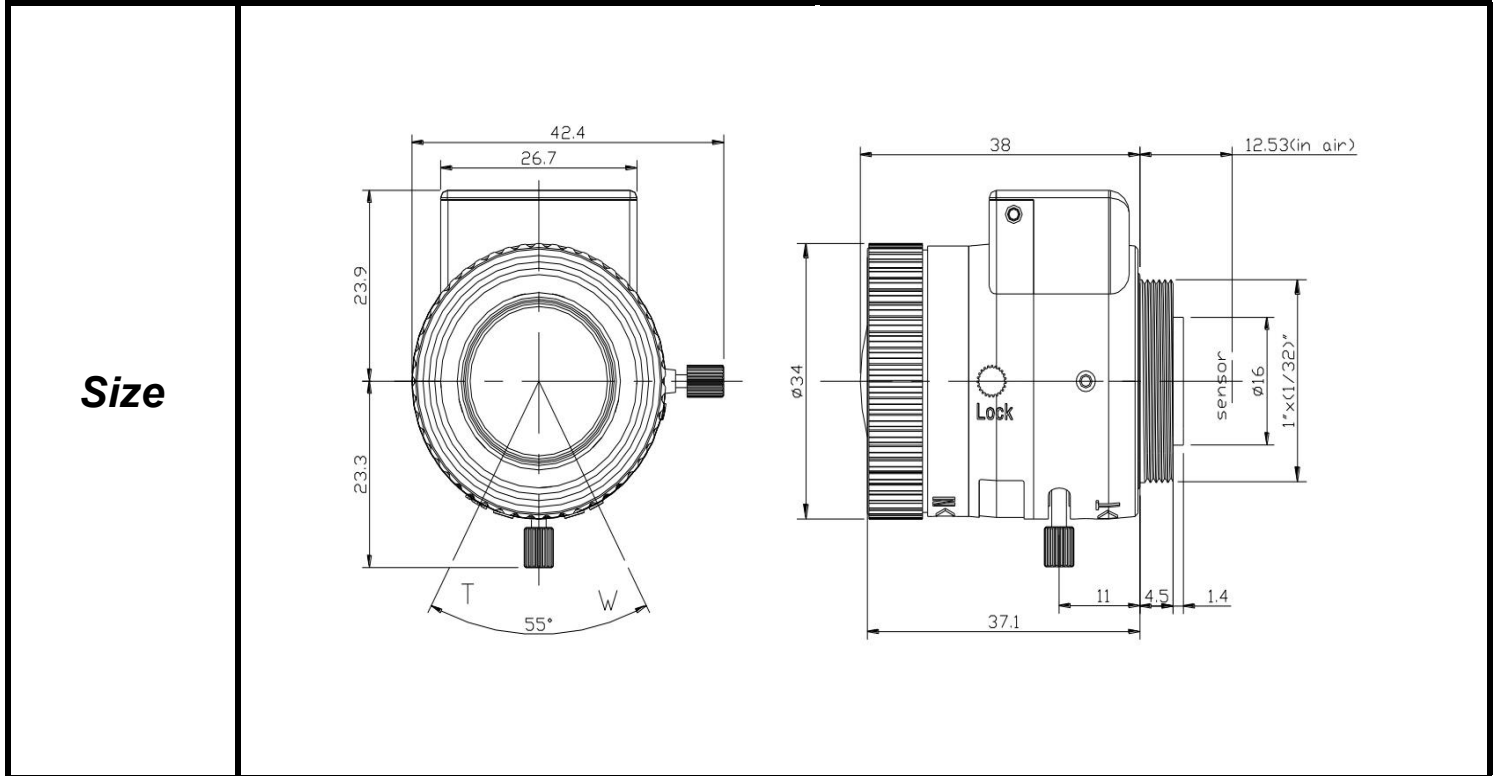

SPECIFICATIONS

Parameter of Lens		Photo (Just for Reference)
Name	3Mega pixel/IR	
Model No	SV03610GNBIRMP-3	
Focal-Length(mm)	3.6 ~ 10	
Aperture(D/f')	F1.5	
Mount	CS	
Format(inch)	1/1.8"	
Field of View(H-fov)	106° ~ 41°	
Mega pixel	3	
Weight(g)	46	
M.O.D(m)	0.3	
Operation	Focus	
	Zoom	Manual
	Iris	DC-Iris

Tolerance	Dimension	0-10	10-30	30-100	Unit
	Tolerance		±0.10	±0.20	±0.30