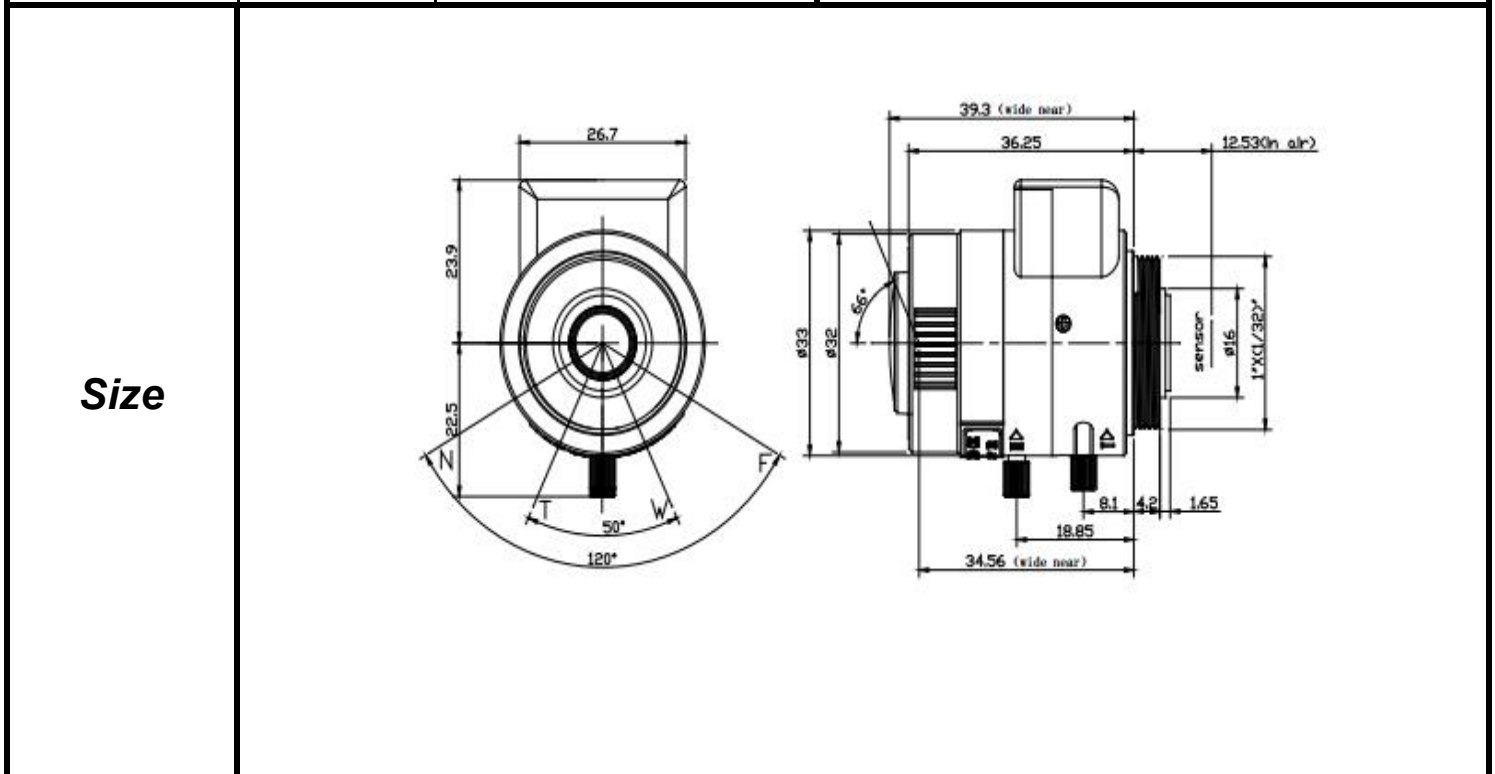

# SPECIFICATIONS

Parameter of Lens		Photo ( Just for Reference )
Name	3Mega pixel/IR	
Model No	SSV2812GNBIRMP-3	
Focal-Length(mm)	2.8~12	
Aperture(D/f')	F1.4	
Mount	CS	
Format(inch)	1/2.7"	
Field of View(H-fov)	86° ~ 26°	
Mega pixel	3	
Weight(g)	40±4	
M.O.D(m)	0.3	
Operation	Focus	
	Zoom	Manual
	Iris	DC-Iris

Tolerance	Dimension	0-10	10-30	30-100	Unit
	Tolerance	±0.10	±0.20	±0.30	mm