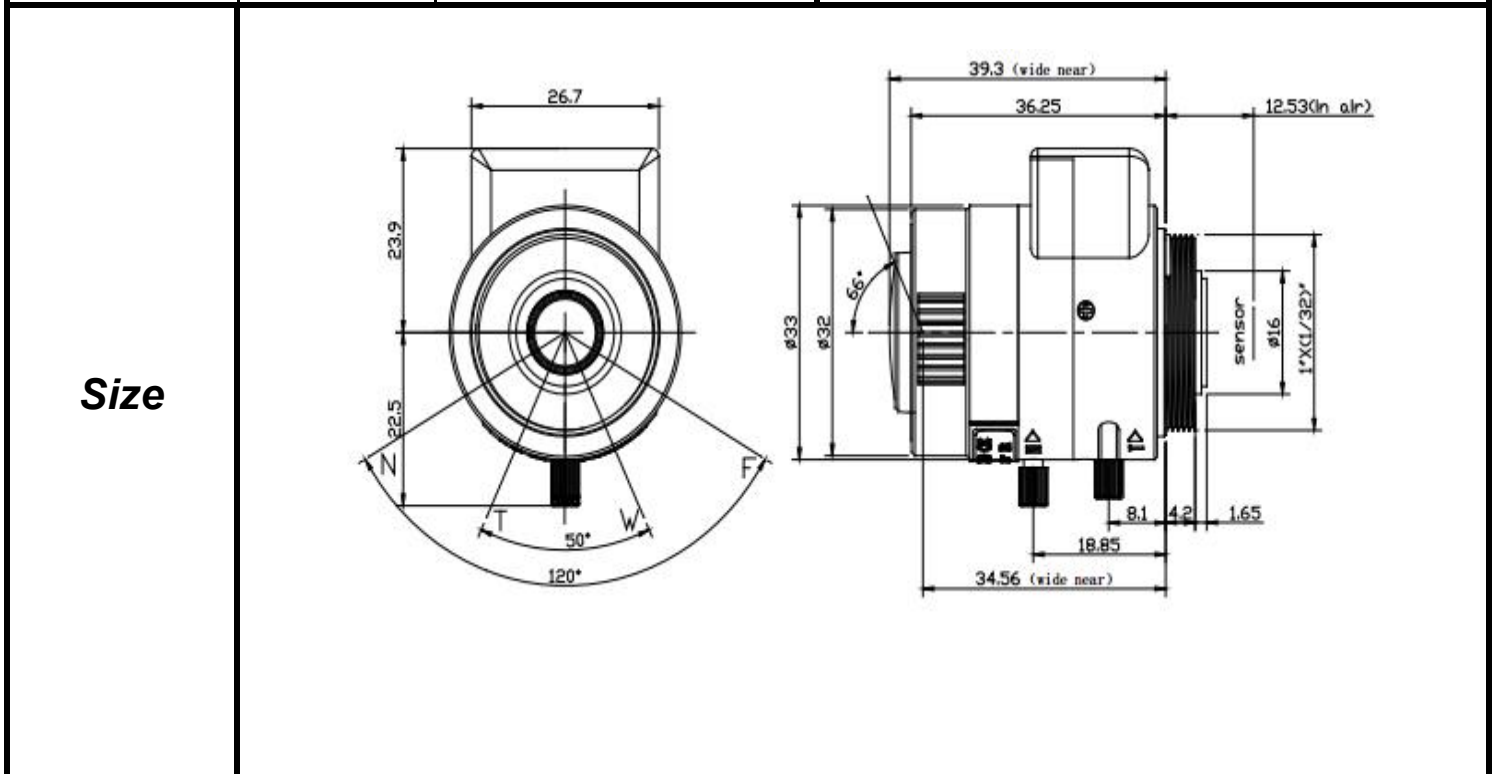

# SPECIFICATIONS

Parameter of Lens		Photo ( Just for Reference )
Name	2Mega pixel/IR	
Model No	SSV2812GNBIRMP-2	
Focal-Length(mm)	2.8~12	
Aperture(D/f')	F1.4	
Mount	CS	
Format(inch)	1/2.7"	
Field of View(H-fov)	106°~32°	
Mega pixel	2	
Weight(g)	40±4	
M.O.D(m)	0.3	
Operation	Focus	
	Zoom	Manual
	Iris	DC-Iris

Tolerance	Dimension	0-10	10-30	30-100	Unit
	Tolerance	±0.10	±0.20	±0.30	mm