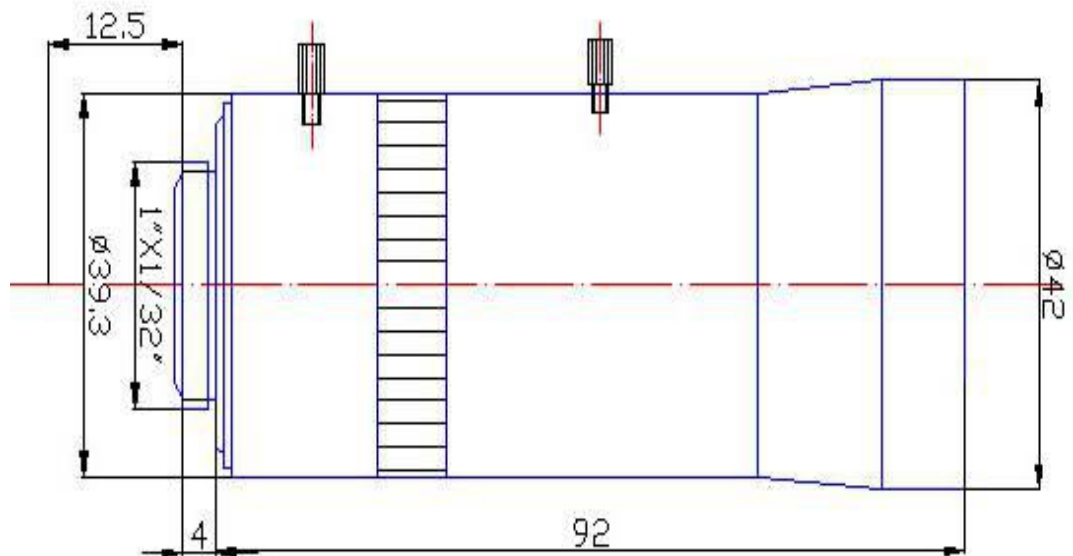

SPECIFICATIONS

Parameter of Lens

Photo (Just for Reference)

Name	1.5Mega pixel	
Model No	SSV08100MP-1.5	
Focal-Length(mm)	8~100	
Aperture(D/f')	F1.6	
Mount	CS	
Format(inch)	1/3"	
Field of View(H-FOV)	28°~2.8°	
Mega pixel	1.5	
Weight(g)	207±2	
M.O.D(m)	1	
Operation	Focus	Manual
	Zoom	Manual
	Iris	Manual

Size

Tolerance

Dimension	0-10	10-30	30-100	Unit
Tolerance	±0.10	±0.20	±0.30	mm