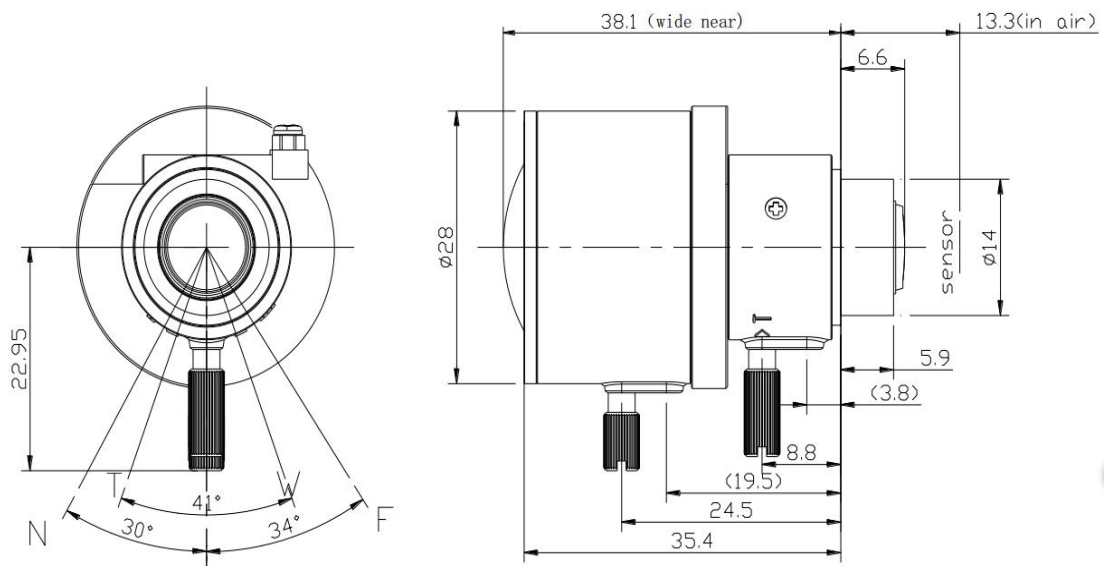

SPECIFICATIONS

Parameter of Lens

Photo (Just for Reference)

Name	3Mega pixel/IR	
Model No	SSV0722PIRMP-3	
Focal-Length(mm)	7~22	
Aperture(D/f')	F1.4	
Mount	CS	
Format(inch)	1/2.7"	
Field of View(H-fov)	43° ~ 14°	
Mega pixel	3	
Weight(g)	22±2	
M.O.D(m)	2	
Operation	Focus	Manual
	Zoom	Manual
	Iris	P-Iris

Size

Tolerance

Dimension	0-10	10-30	30-100	Unit
	±0.10	±0.20	±0.30	mm