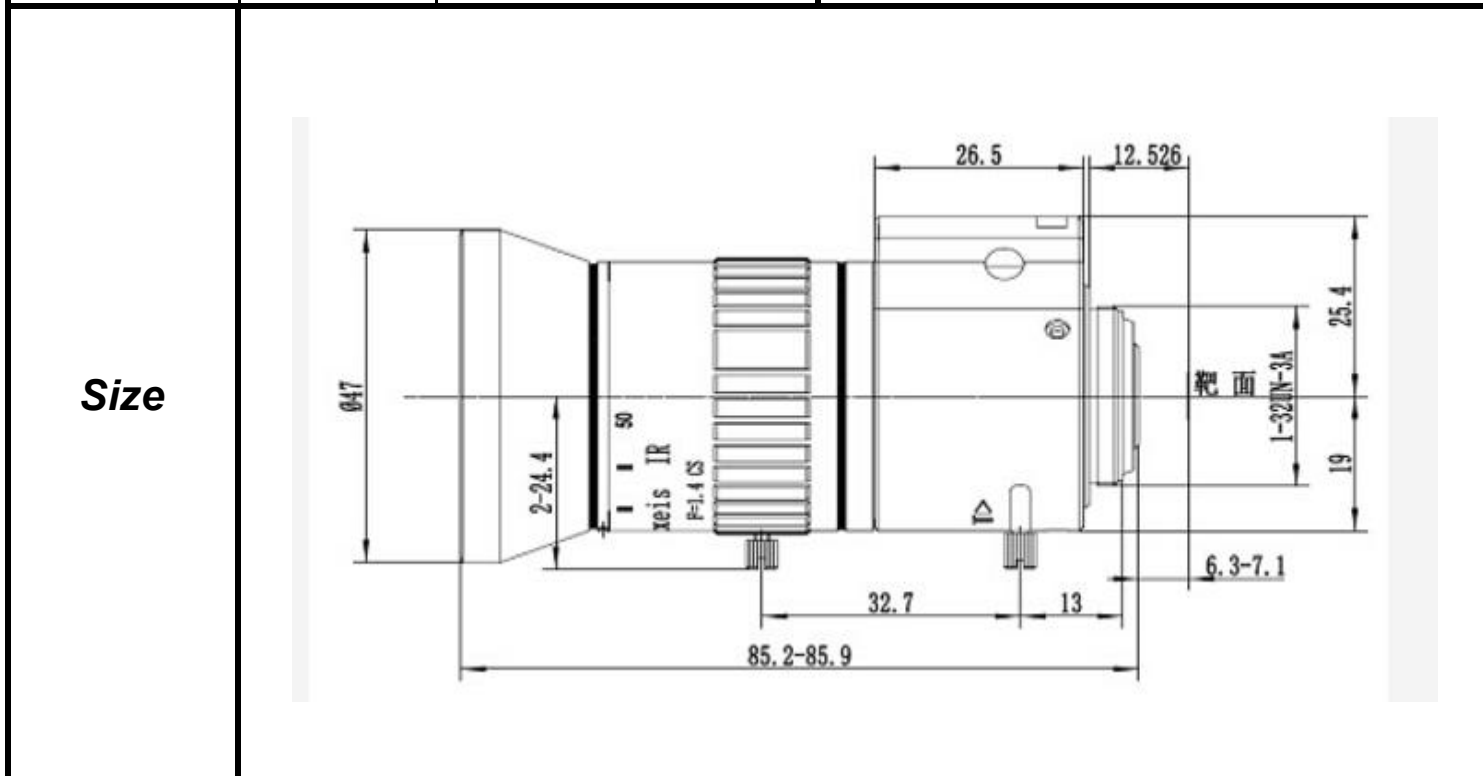

SPECIFICATIONS

Parameter of Lens		Photo (Just for Reference)
Name	3Mega pixel/IR	
Model No	SSV0550GNBIRMP-3-II	
Focal-Length(mm)	5~50	
Aperture(D/f')	F1.4	
Mount	CS	
Format(inch)	1/2.7"	
Field of View(H-fov)	50° ~ 5.6°	
Mega pixel	3	
Weight(g)		
M.O.D(m)	0.3	
Operation	Focus	Manual
	Zoom	Manual
	Iris	DC-Iris

Tolerance	Dimension	0-10	10-30	30-100	Unit
	Tolerance		±0.10	±0.20	±0.30