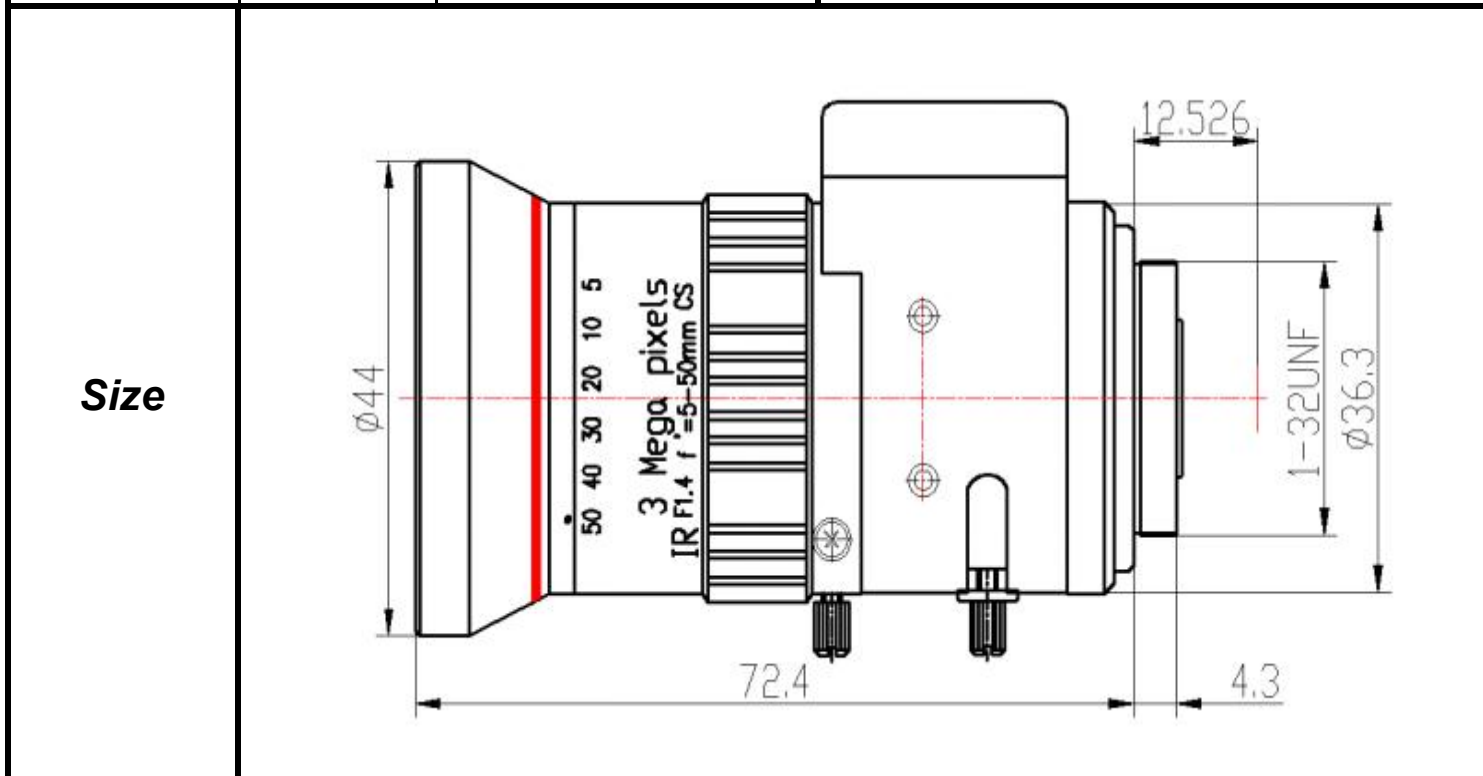

# SPECIFICATIONS

Parameter of Lens		Photo ( Just for Reference )
Name	2Mega pixel/IR	
Model No	SSV0550GNBIRMP-2	
Focal-Length(mm)	5~50	
Aperture(D/f')	F1.5	
Mount	CS	
Format(inch)	1/2.5"	
Field of View(H-fov)	48° ~ 6°	
Mega pixel	2	
Weight(g)	105	
M.O.D(m)	1.5	
Operation	Focus	
	Zoom	Manual
	Iris	DC-Iris

Tolerance	Dimension	0-10	10-30	30-100	Unit
	Tolerance		±0.10	±0.20	±0.30