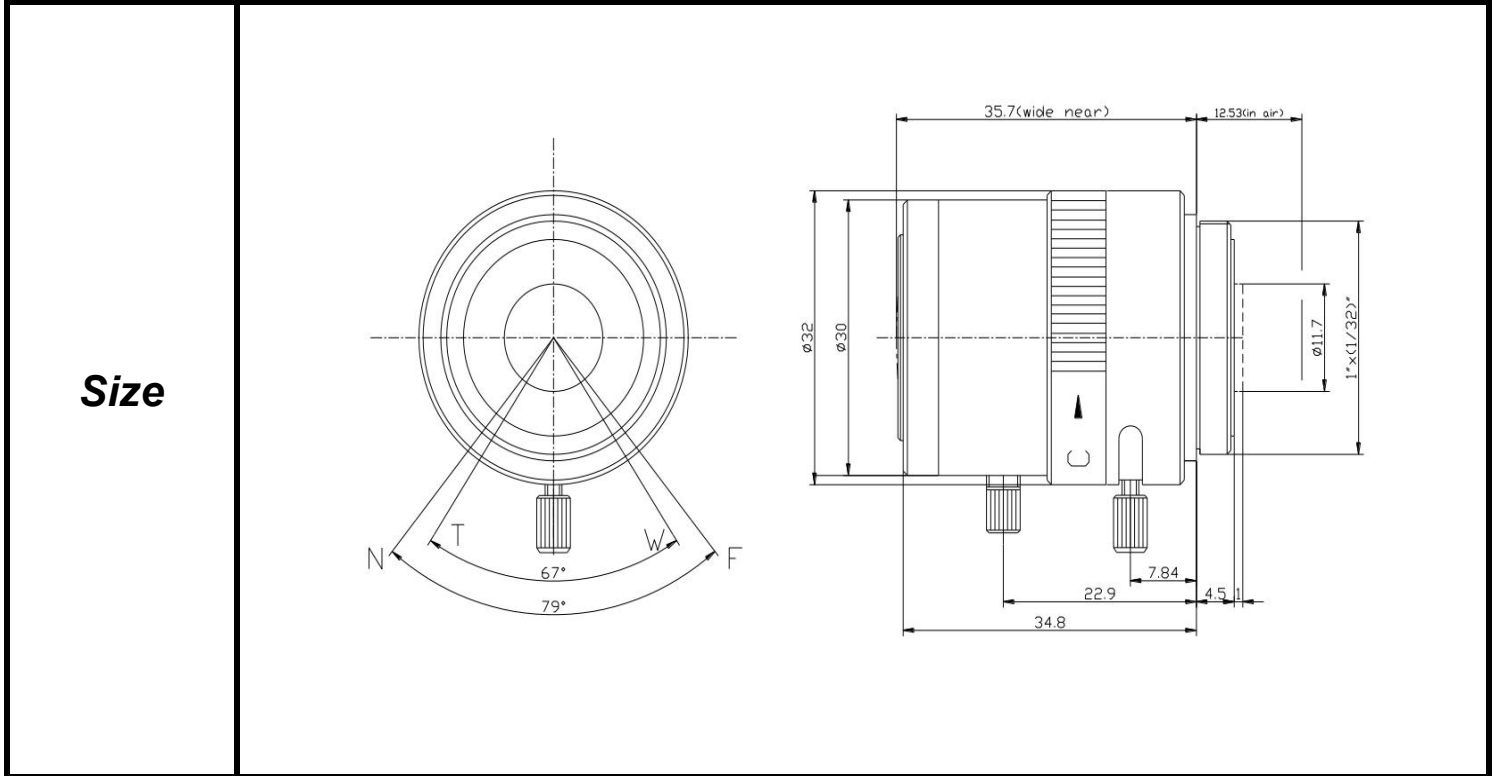

SPECIFICATIONS

Parameter of Lens		Photo (Just for Reference)
Name	3Mega pixel/IR	
Model No	SSV0310IRMP-3	
Focal-Length(mm)	3.3~10.5	
Aperture(D/f')	F1.4	
Mount	CS	
Format(inch)	1/2.5"	
Field of View(H-fov)	98° ~ 32°	
Mega pixel	3	
Weight(g)	49±4	
M.O.D(m)	0.3	
Operation	Focus	
	Zoom	Manual
	Iris	Manual

Tolerance	Dimension	0-10	10-30	30-100	Unit
	Tolerance		±0.10	±0.20	±0.30