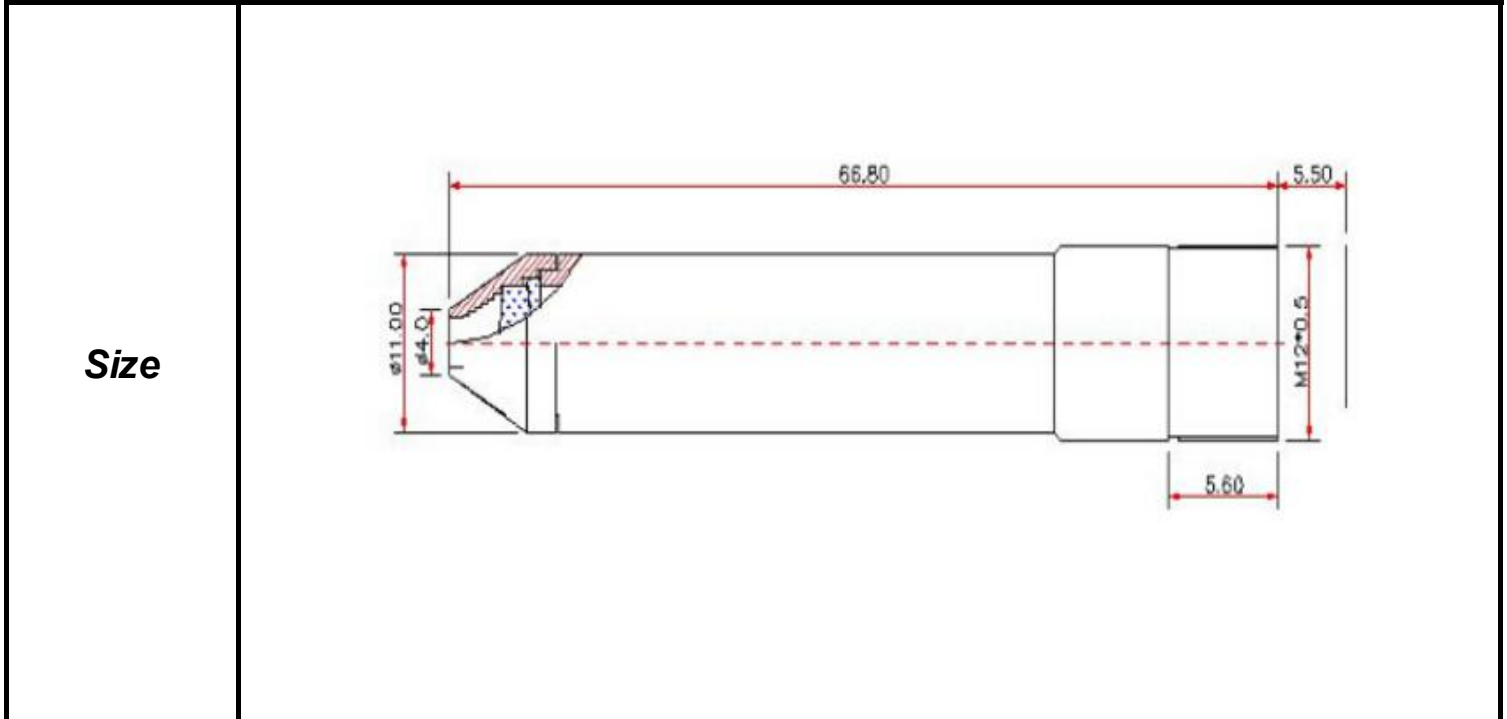

SPECIFICATIONS

Parameter of Lens		Photo (Just for Reference)		
Name	1.3Mega pixel/IR 0			
Model No	SSP7016MP-2M12			
Focal-Length(mm)	70			
Aperture(D/f)	F1.6			
Mount	M12			
Format(inch)	1"			
Field of View(H-fov)	3.98°			
Mega pixel	1.3			
Weight(g)	16			
M.O.D(m)	0.2			
Operation	Focus			-
	Zoom			-
	Iris	-		

Tolerance	Dimension	0-10	10-30	30-100	Unit
	Tolerance		±0.10	±0.20	±0.30