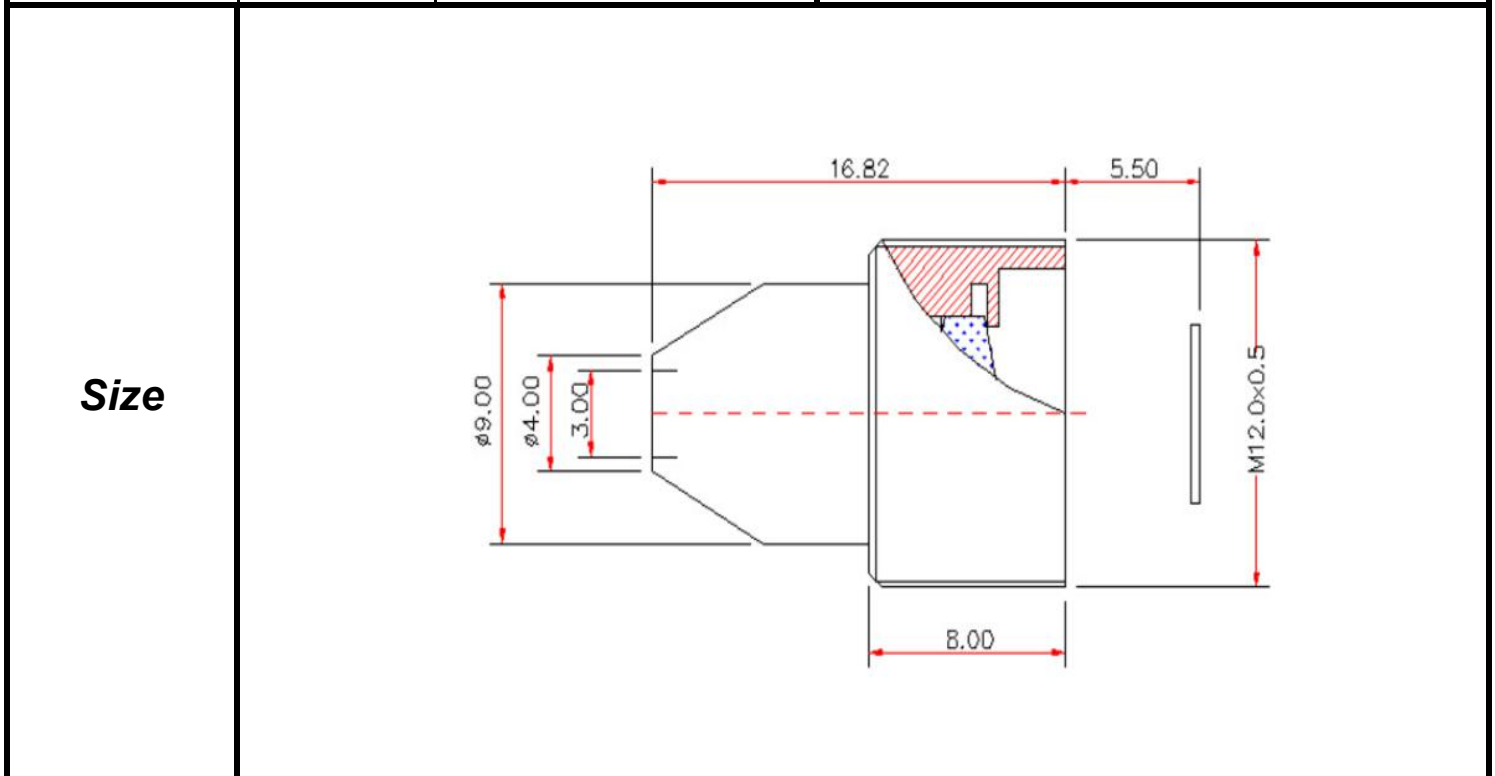

SPECIFICATIONS

Parameter of Lens		Photo (Just for Reference)	
Name	2Mega pixel		
Model No	SSP1516MP-2M12		
Focal-Length(mm)	15		
Aperture(D/f')	F1.6		
Mount	M12		
Format(inch)	1/2.5		
Field of View(H-fov)	28.3°		
Mega pixel	2		
Weight(g)	2.7		
M.O.D(m)	0.2		
Operation	Focus		-
	Zoom		-
	Iris		-

Tolerance	Dimension	0-10	10-30	30-100	Unit
	Tolerance	±0.10	±0.20	±0.30	mm