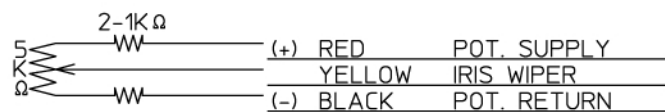

① POT. CABLE

② MOTOR CABLE

SPECIFICATION

1. USE	FOR 2/3" COLOR ,B/W CAMERA	
2. FOCAL LENGTH	f=11~77mm	
3. IRIS RANGE	F= 1.6 ~ 16	
4. IMAGE SIZE	ø11 (6.6x8.8)	
5. BACK FOCAL LENGTH	14.2mm in air	
6. FLANGE FOCAL LENGTH	17.526mm in air	
7. FOCUS RANGE	∞ ~ 1.5 m	
8. FIELD ANGLE	DIA.	(W) 53.1 ° (T) 8.1 °
	HQ.	43.3 ° 6.6 °
	VER.	32.9 ° 5.0 °
9. DISTORTION (TV)	-0.7 % 1.1 %	
10. LENS CONSTRUCTION	15 GROUPS 18 ELEMENTS	
11. CLEAR APERTURE	FRONT ø57 REAR ø14.4	
12. WEIGHT	760g	