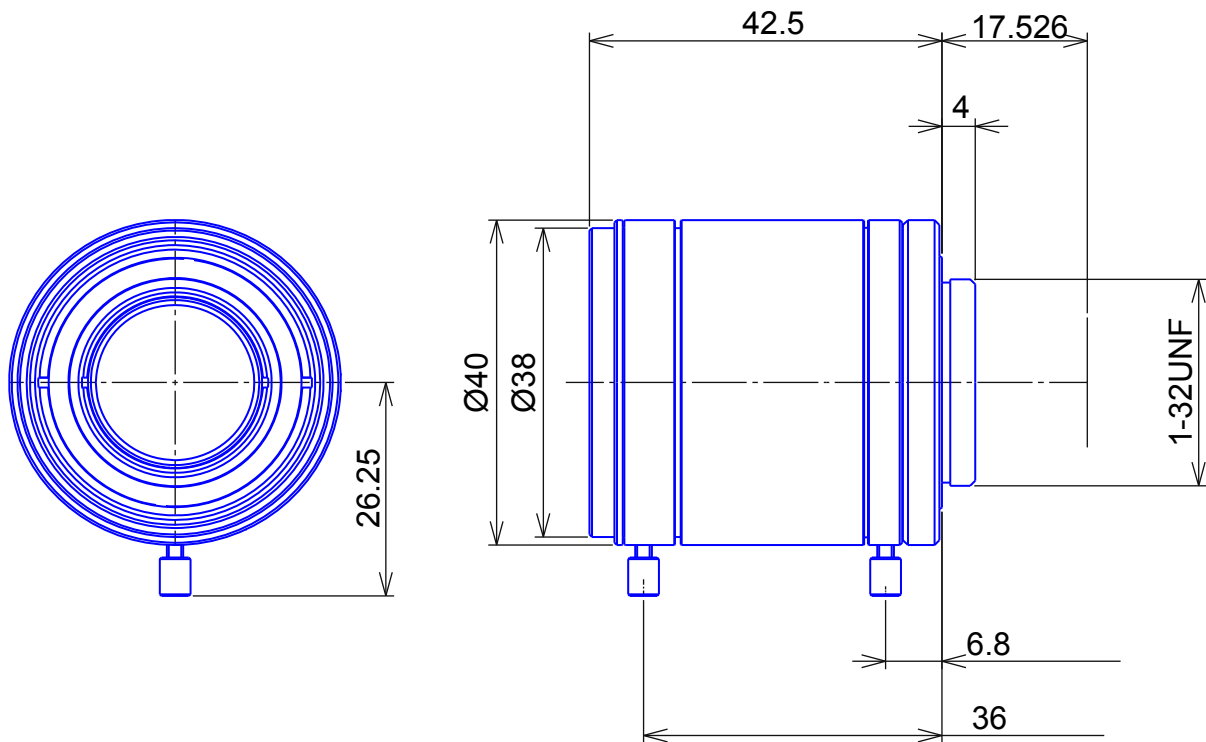

1inch Format High Resolution Lenses

**Item No. GMTHR42514MCN**

ITEM NO.		GMTHR42514MCN
Focal Length		25.0 (mm)
Iris Range		F1.4 - 22
Angle of View (H x V x D)	1"	29° x 21.9° x 36.1°
MOD		0.3 (m)
Filter Thread		M=35.5, P=0.5
Dimension (D x L)		Ø40 x 42.5 (mm)
Weight		- (g)